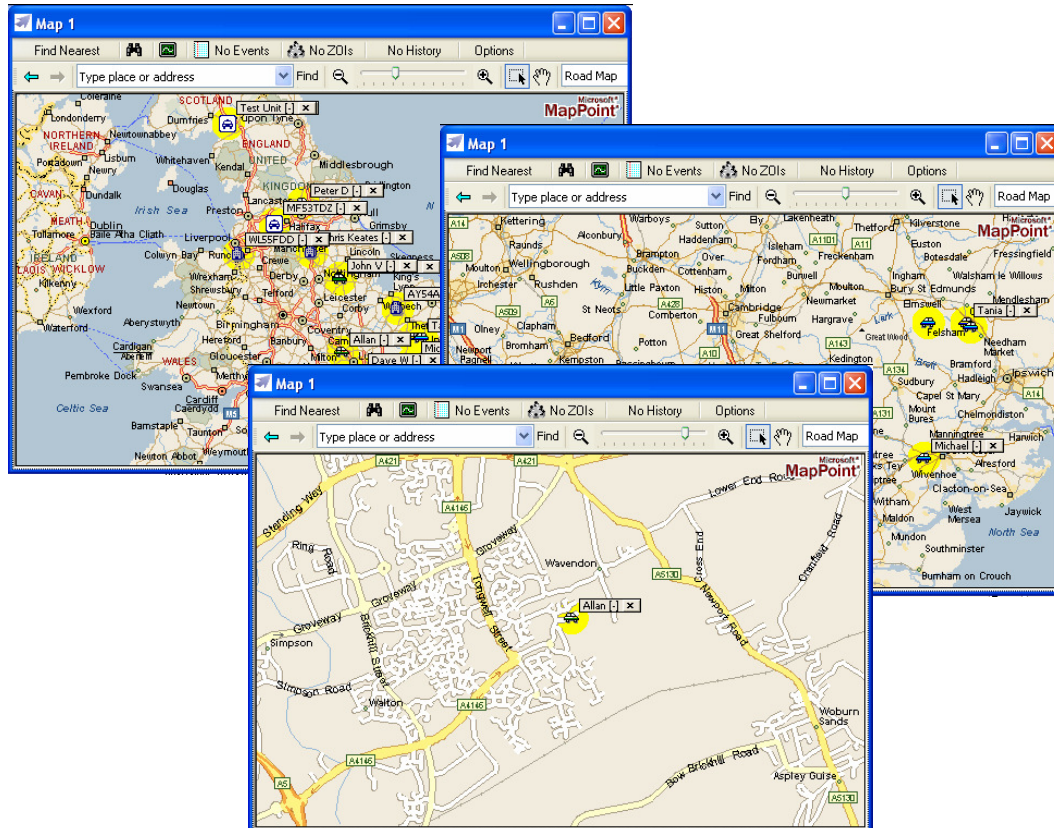

## Web based Vehicle Tracking & Mobile Data Solutions

### SAMPLE SCREEN DISPLAYS. "The Map Windows."

- Can be used to display vehicles at a national, regional or street level.
- More than one map window open at any time, allowing you to "see" vehicles in different parts of the country at different map scales at the same time.